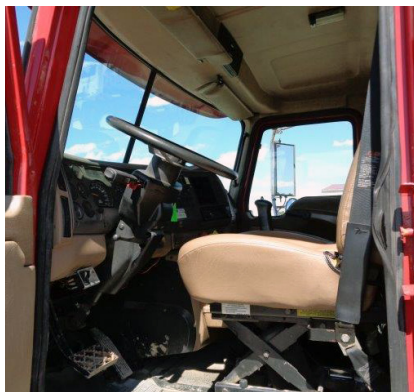

2004 Mack Truck with Hiab XS 288 Crane

plus 45 yard Dump Bed we will install

FINANCEABLE & DELIVERABLE Hurricane cleanup package makes you money! Beautiful 2004 Mack truck featuring Hiab XS 288 Crane and 45 yard dump bed we will install. (If you prefer we can add a 5th wheel vs. dump bed since this truck has air brake controls for pulling a dump trailer)

2004 Mack CV713
Stock# 4M010218
246,000 miles

Specifications/Condition:

Engine Make Mack
Engine Model AMI
Engine HP 350
Trans Make Mack
Trans Model T310
Suspension Type Camelback
Front Tire Size 425
Rear Tire Size 11-22.5
Axle Configuration Tri-Axle
Front Axle Capacity 18,000
Rear Axle Capacity 38,000
13,000 Steerable Drop axle
Wheelbase 274"
GVWR 56,000
Front Wheels Steel
Rear Wheels Steel
Trans Speed 10
Engine Brake Yes
Frame Material Steel
Fuel Type Diesel

Cruise Control
Air Conditioning
Double Frame, 4250 Floats, 11-22.5 Budds, 275-22.5 Budds

Lift capacities: 7 fully hydraulic extensions will reach to 61' and there lift 2,028 lbs.
At 8'2" lifts a whopping 20,713 lbs.

We will replace the 19 Ft. Flatbed with a 45 cubic yard dump bed, unless you opt for a 5th wheel to pull your own dump trailer.

To Hiab XS 288-7 Hi Pro Knuckleboom crane, we will add a rotating grapple for easy debris pickup.