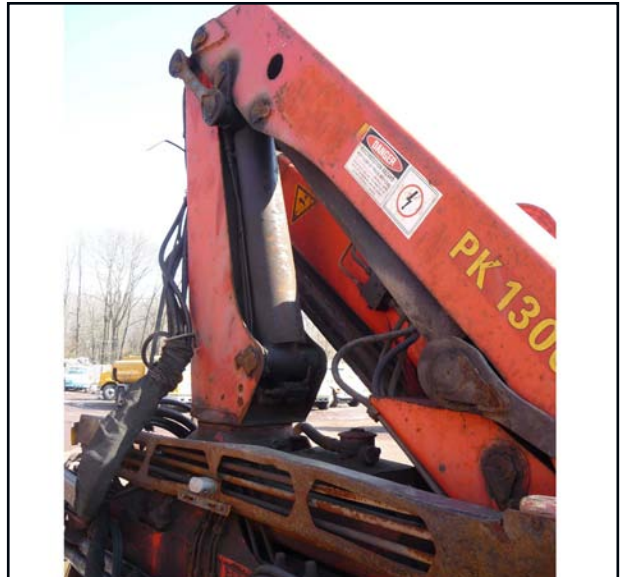

STOCK# K412

WWW.OPDYKES.COM

1997 PALFINGER KNUCKLEBOOM PK13000

DESCRIPTION
<p>1997 PALFINGER KNUCKLEBOOM PK13000; PICKS 3,220 LB AT 26'7" MAX SIDE REACH; 2 HYD EXT + WINCH ON OUTER BOOM; 2 HYD OUT & DOWN OUTRIGGERS (HAS HYD TANK & PUMP).</p>

1997 PALFINGER	
KNUCKLEBOOM PK13000	
STOCK #:	K412
PRICE:	\$ 9,600
UTILITY S/N:	9776636